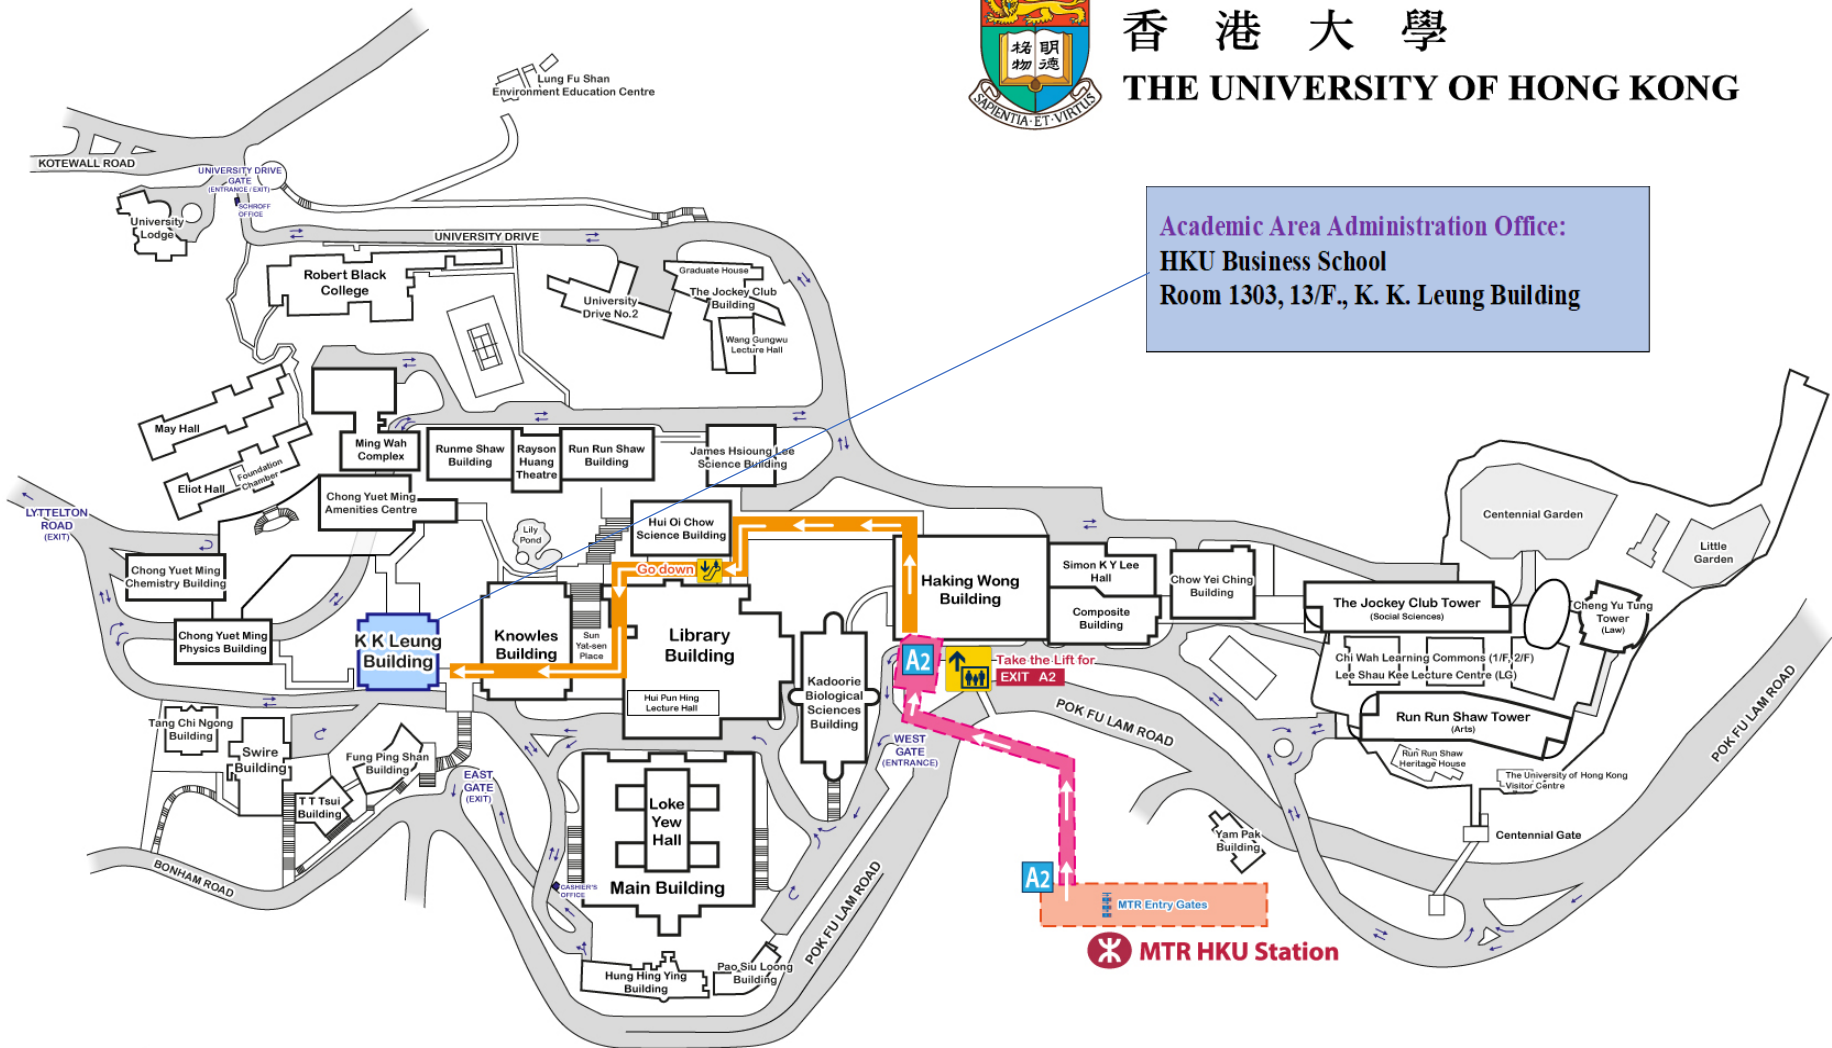

香港大學 THE UNIVERSITY OF HONG KONG

Academic Area Administration Office:
HKU Business School
Room 1303, 13/F., K. K. Leung Building

A2

Take the Lift for

EXIT A2

A2

MTR Entry Gates

MTR HKU Station